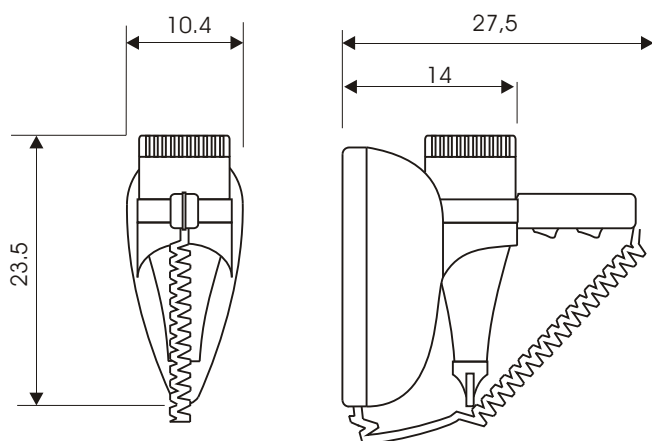

Cod. 190 RBD  
Cod. 190 RBD /1600

- Wall mounted hair dryer
- Professional Motor
  - On / Off security switch
  - Slide switch:
    - 2 speeds
    - 3 temperatures
  - Automatic cut off switch
  - Universal shaver socket 115/230V
  - Spiraled cable reinforced
  - Supplied with alimentation cable, detachable for eventual connection directto electrical mains that comes out from the wall

## Dimensions

Measure unit: cm

## Technical Sheet

Functioning	On/Off pushing switch
Material	UV resistant ABS Nylon Uninflammable
Temperatures	3
Speeds	2
Voltage	220/240 V
Frequency	50/60 Hz
Power 190 RBD	1.400 W
Power 190 RBD /1600	1.600 W
Air Flow	96 m <sup>3</sup> /h
Noise level	60 dB
Liquid protection degree	IPX0
Electric protection degree	Class II
Wall installation	By furnished plug or Direct on the wall
Quality Mark 190; 190 D; 190 RBD 190 D/1600; 190 RBD/1600	CE
190 I; 190 I/1600; 190 IRB 190 IRB/1600	CE